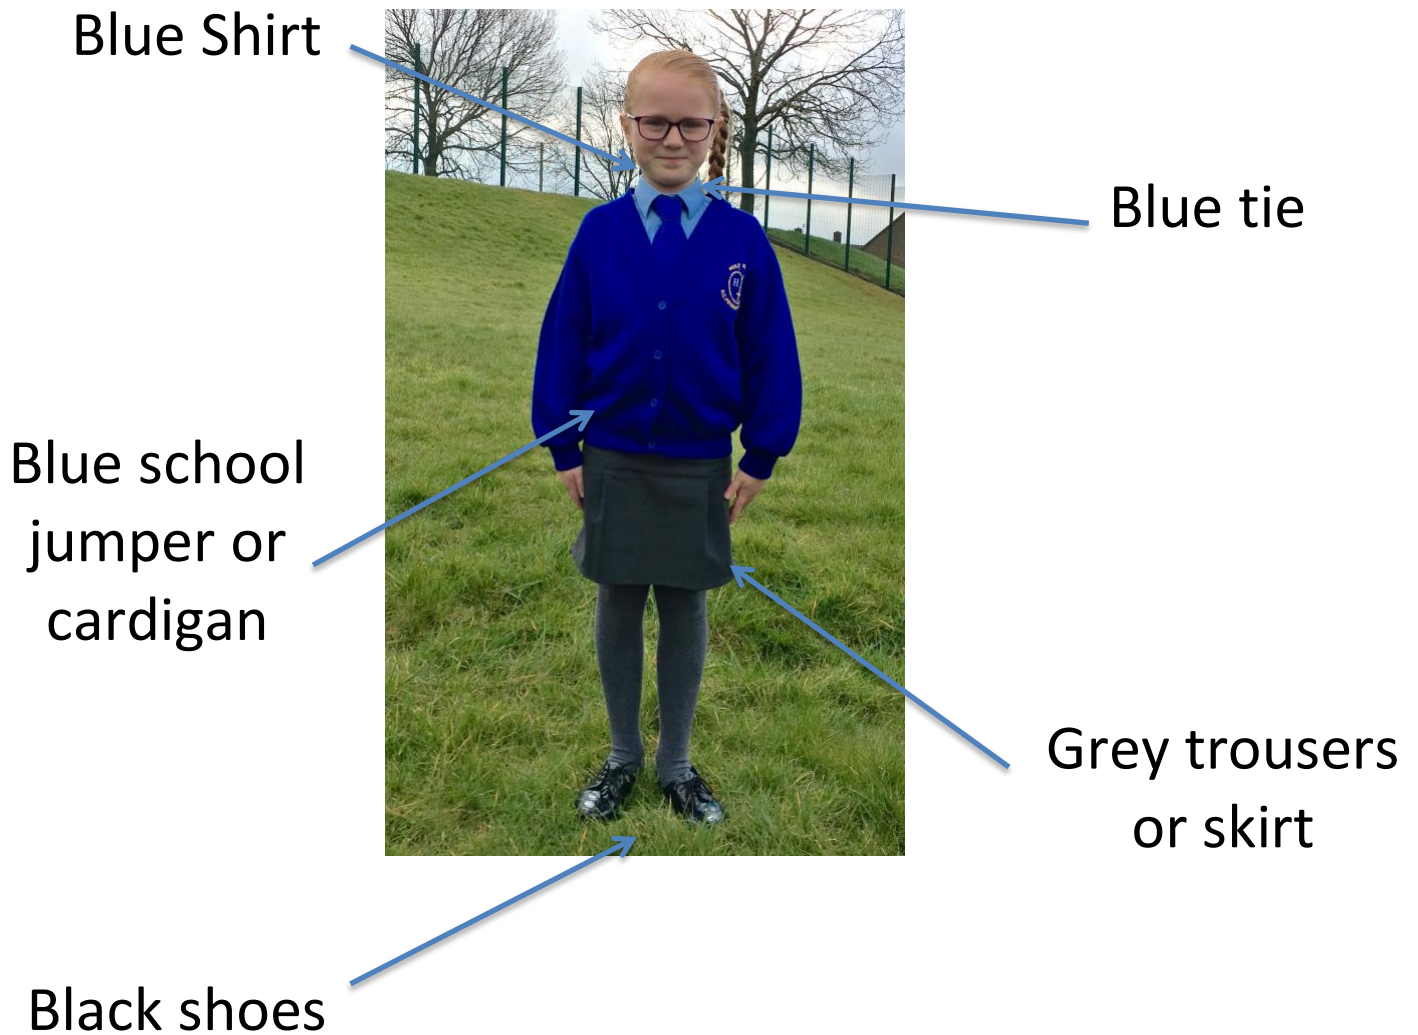

Parent Uniform Guide

“I come that they may have life and live life to the full” John 10:10

Boys Uniform

- **No Jewellery should be worn.**
- **Shoes should be black- NO TRAINERS**
- **No extreme hair colours or styles**

Girls Uniform

- **No Jewellery should be worn.**
- **Shoes should be black- NO TRAINERS or heels**
- **No extreme hair colours or styles**

**Uniform is very important at
Holy Rosary.**

**It shows a real pride and respect for
the school and a belonging to a loving
caring community.**