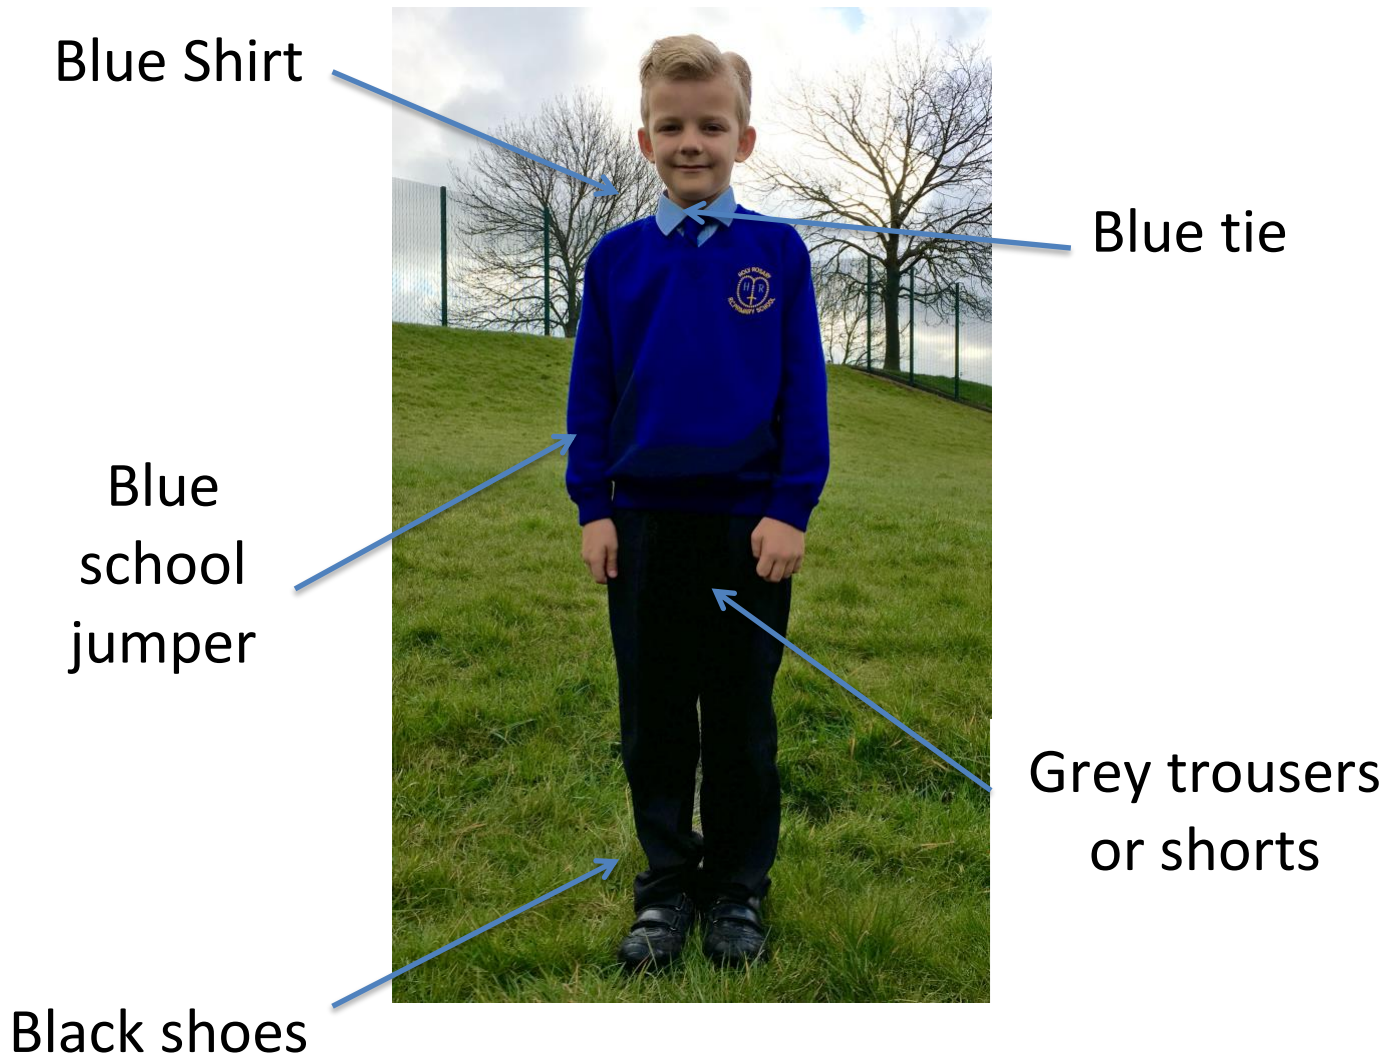

Parent Uniform Guide

“I come that they may have life and live life to the full” John 10:10

Boys Uniform

- **No Jewellery should be worn.**
- **Shoes should be black- NO TRAINERS**
- **No extreme hair colours or styles**

Girls Uniform

- **No Jewellery should be worn.**
- **Shoes should be black- NO TRAINERS or heels**
- **No extreme hair colours or styles**

**Uniform is very important at
Holy Rosary.**

**It shows a real pride and respect for
the school and a belonging to a loving
caring community.**